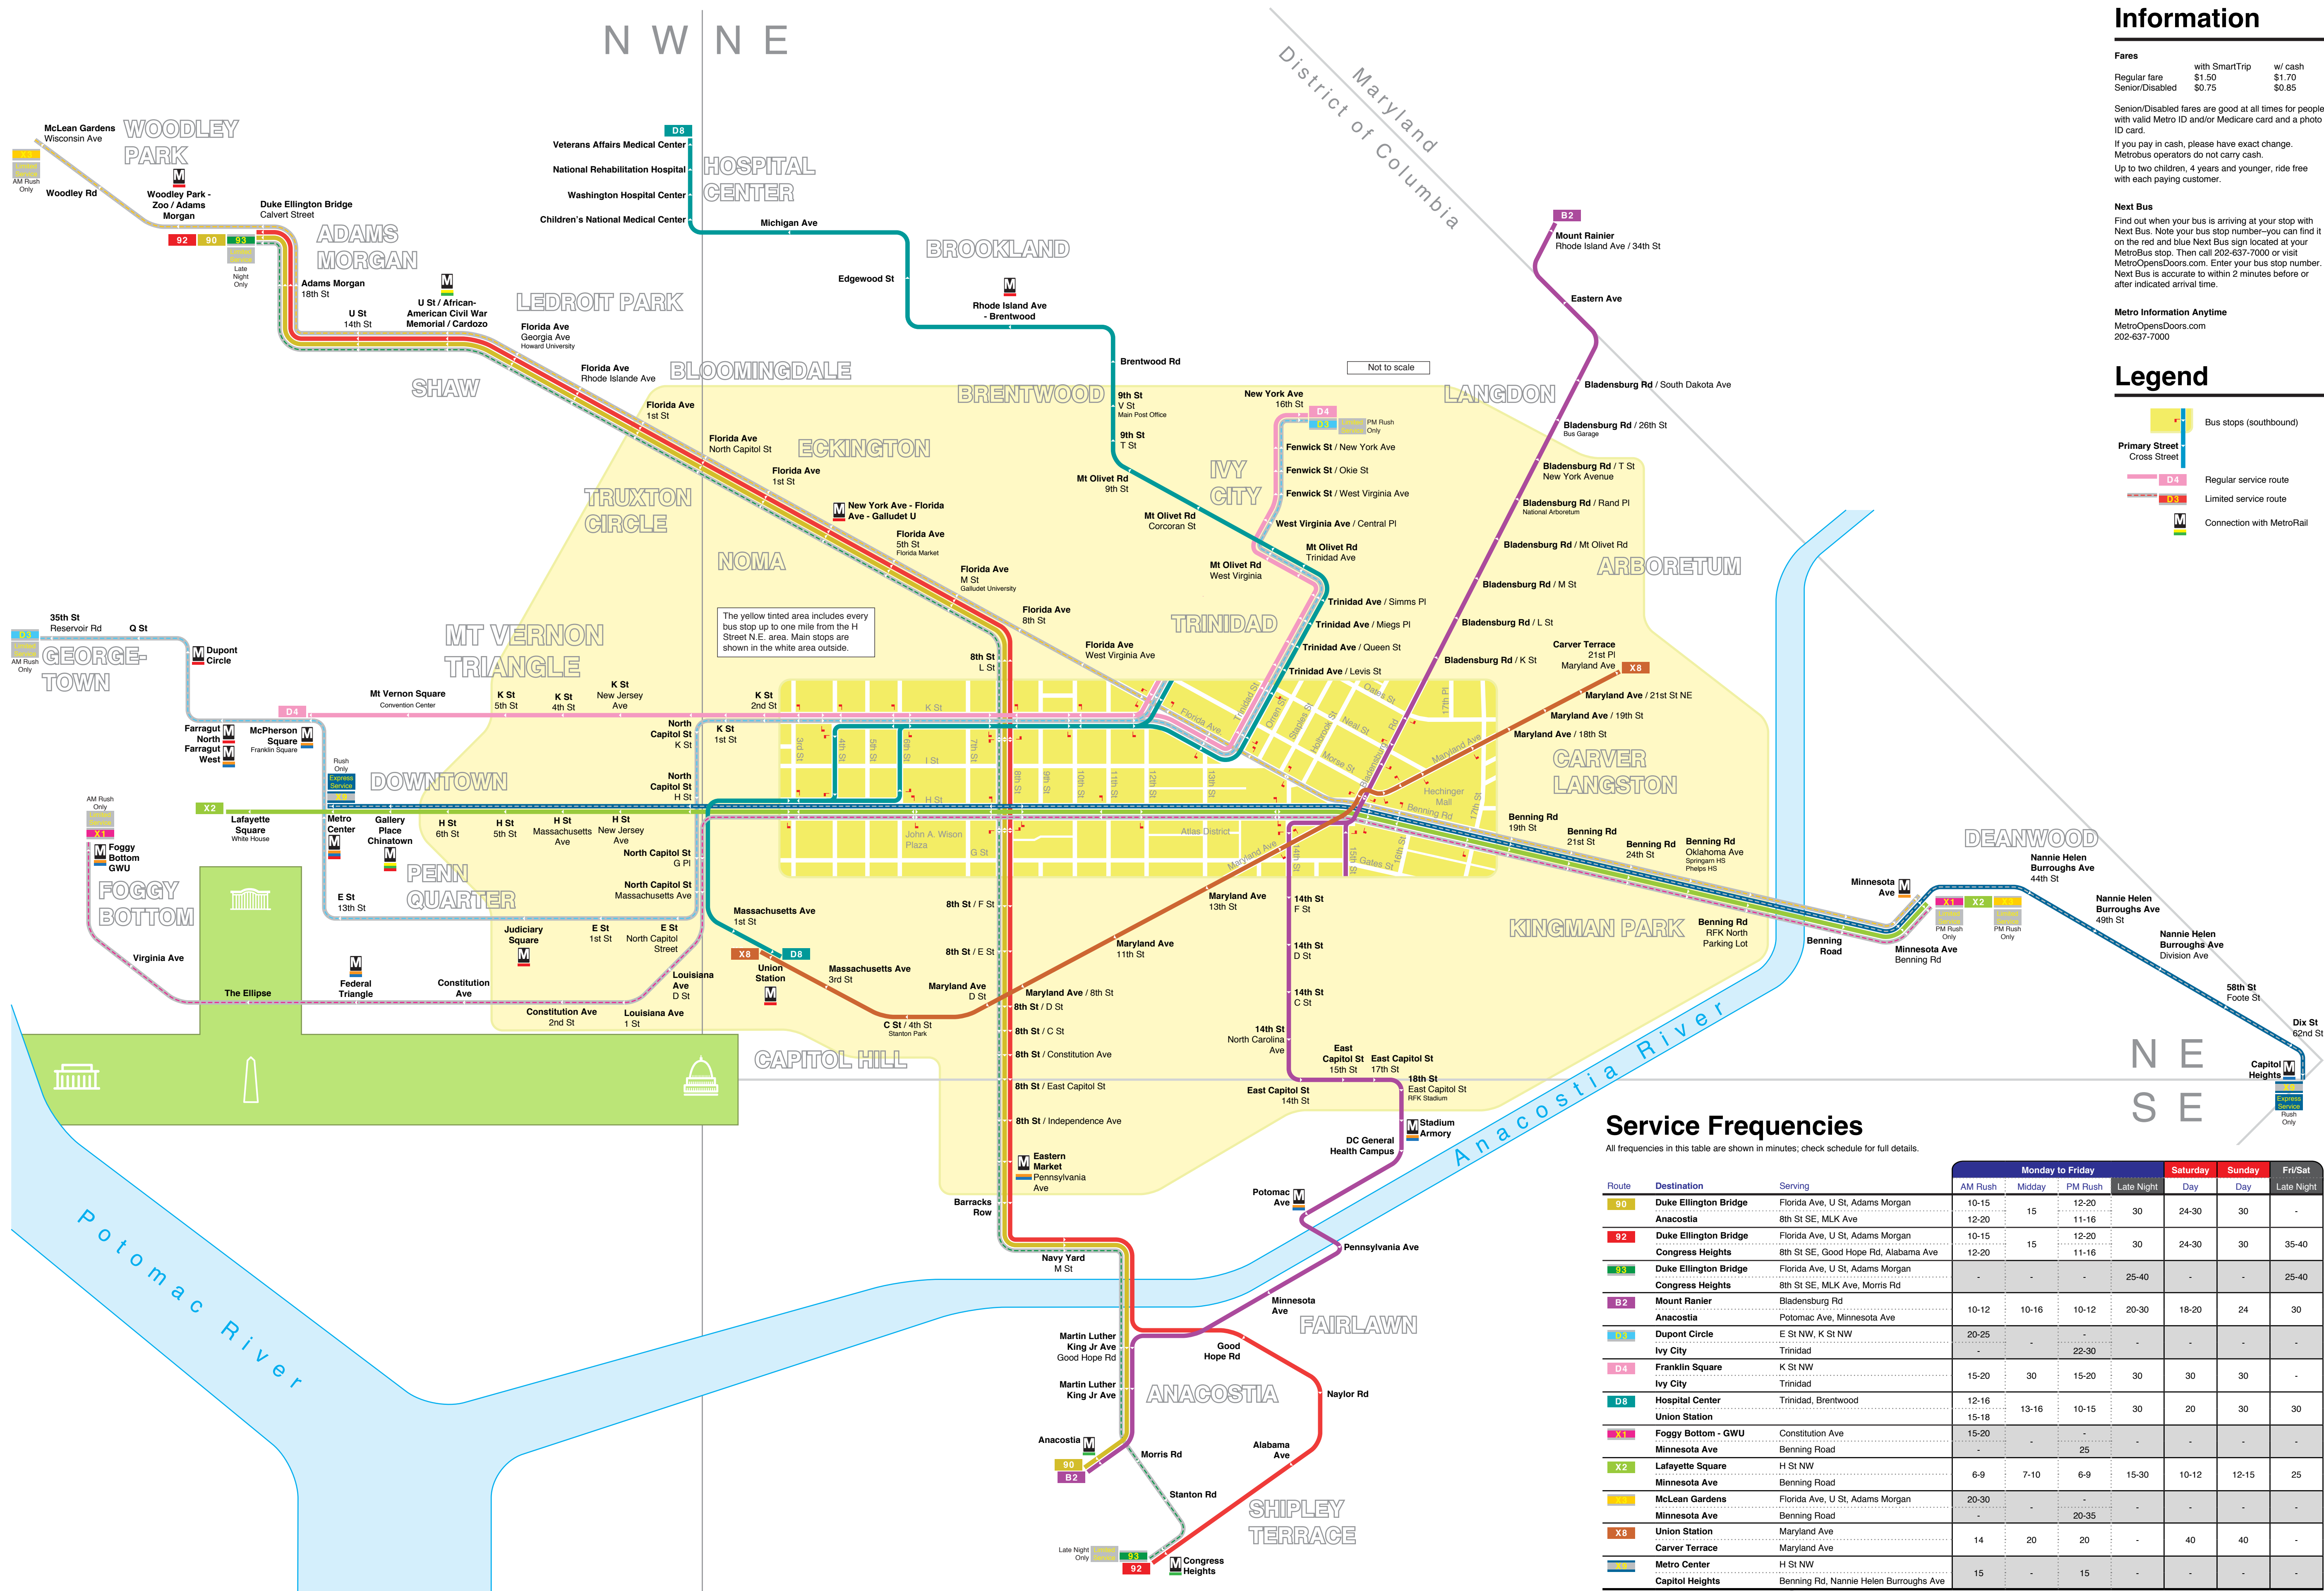

Buses from H Street N.E. and Surrounding Area

Information

Fares	with SmartTrip	w/ cash
Regular fare	$1.50	$1.70
Senior/Disabled	$0.75	$0.85

Metro Information Anytime
MetroOpensDoors.com
202-637-7000

Legend

- Bus stops (southbound)
- Primary Street Cross Street
- Regular service route
- Limited service route
- Connection with MetroRail

Service Frequencies

Route	Destination	Serving	Monday to Friday				Saturday	Sunday	Fri/Sat
			AM Rush	Midday	PM Rush	Late Night			
90	Duke Ellington Bridge	Florida Ave, U St, Adams Morgan	10-15	12-20	10-15	11-16	24-30	30	-
	Anacostia	8th St SE, MLK Ave	12-20	15	11-16	30	24-30	30	-
92	Duke Ellington Bridge	Florida Ave, U St, Adams Morgan	10-15	12-20	10-15	11-16	24-30	30	35-40
	Congress Heights	8th St SE, Good Hope Rd, Alabama Ave	12-20	15	11-16	30	24-30	30	-
93	Duke Ellington Bridge	Florida Ave, U St, Adams Morgan	-	-	-	25-40	-	-	25-40
	Congress Heights	8th St SE, MLK Ave, Morris Rd	-	-	-	-	-	-	-
B2	Mount Ranier	Bladensburg Rd	10-12	10-16	10-12	20-30	18-20	24	30
	Anacostia	Potomac Ave, Minnesota Ave	-	-	-	-	-	-	-
D4	Dupont Circle	E St NW, K St NW	20-25	-	-	-	-	-	-
	Ivy City	Trinidad	-	-	22-30	-	-	-	-
D8	Hospital Center	K St NW	15-20	30	15-20	30	30	30	-
	Union Station	Trinidad, Brentwood	12-16	13-16	10-15	30	20	30	30
X1	Foggy Bottom - GWU	Constitution Ave	15-20	-	-	-	-	-	-
	Minnesota Ave	Benning Road	-	-	25	-	-	-	-
X2	Lafayette Square	H St NW	6-9	7-10	6-9	15-30	10-12	12-15	25
	Minnesota Ave	Benning Road	-	-	20-35	-	-	-	-
X8	McLean Gardens	Florida Ave, U St, Adams Morgan	20-30	-	-	-	-	-	-
	Minnesota Ave	Benning Road	-	-	20-35	-	-	-	-
X8	Union Station	Maryland Ave	14	20	20	-	40	40	-
	Capitol Heights	Maryland Ave	-	-	-	-	-	-	-
Metro Center	H St NW	H St NW	15	-	15	-	-	-	-
	Capitol Heights	Benning Rd, Nannie Helen Burroughs Ave	-	-	-	-	-	-	-