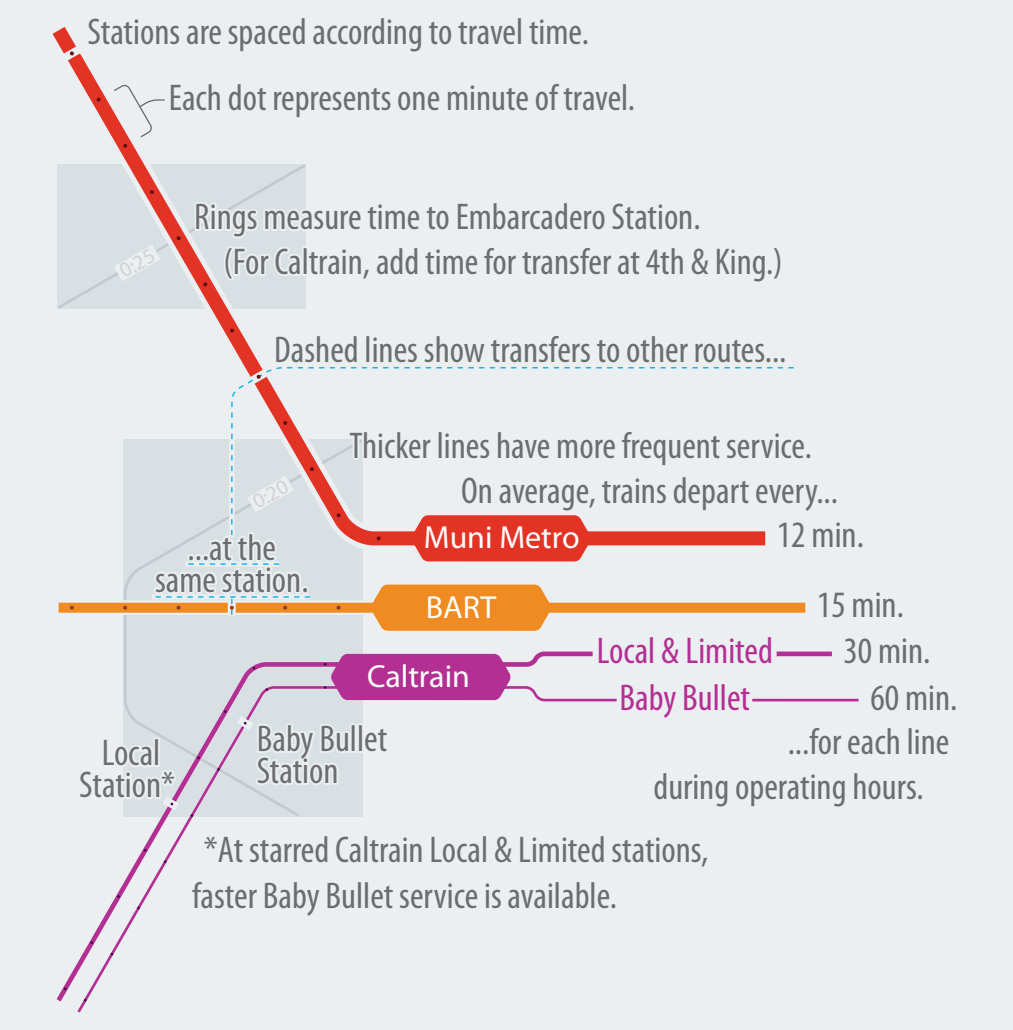

San Francisco Bay Area Time-Scale Transit Map